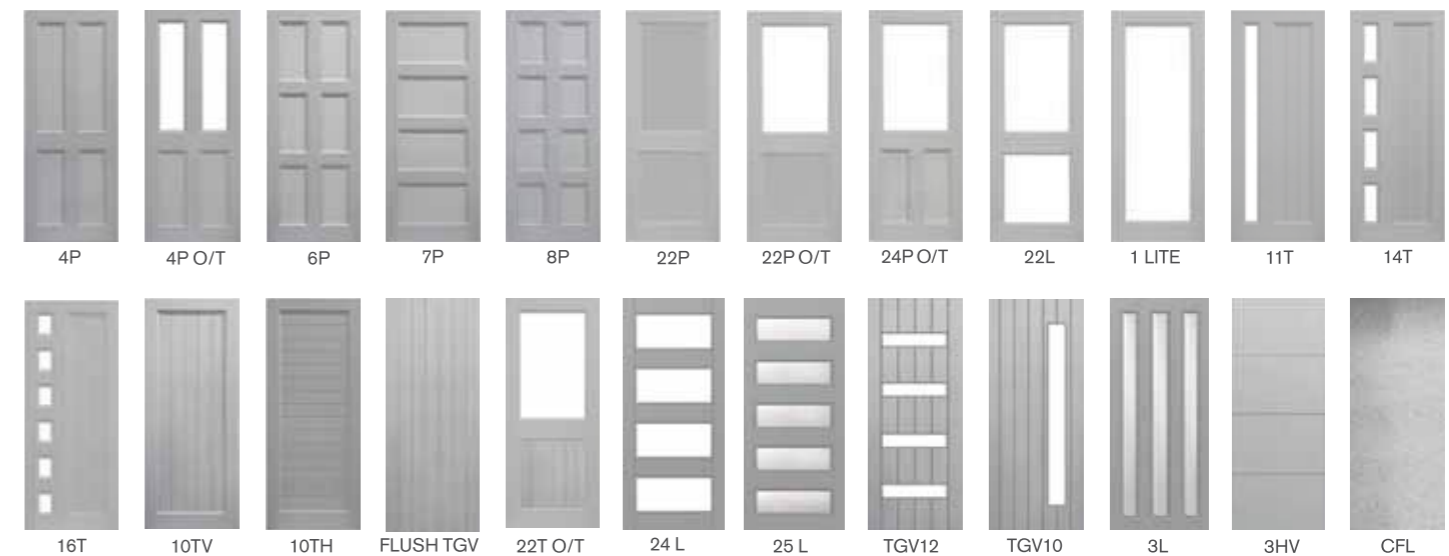

Parkwood Doors Botanic Bounty